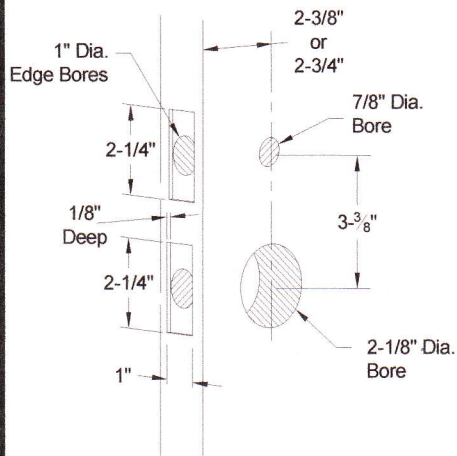

Installation Instructions-Thumb-turn Privacy Lockset

Door Prep

Door Prep for Victoria plate

Door Jamb

Inside Trim

Outside Trim

Rosettes and handles vary depending on style.