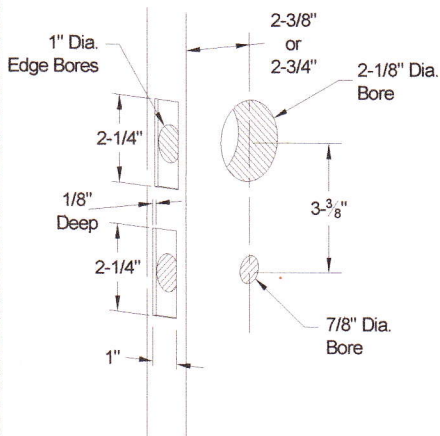

Installation Instructions-Thumb-turn Privacy Lockset

Door Prep

Door Prep for Victoria plate

Door Jamb

Inside Trim

Outside Trim

Rosettes and handles vary depending on style.